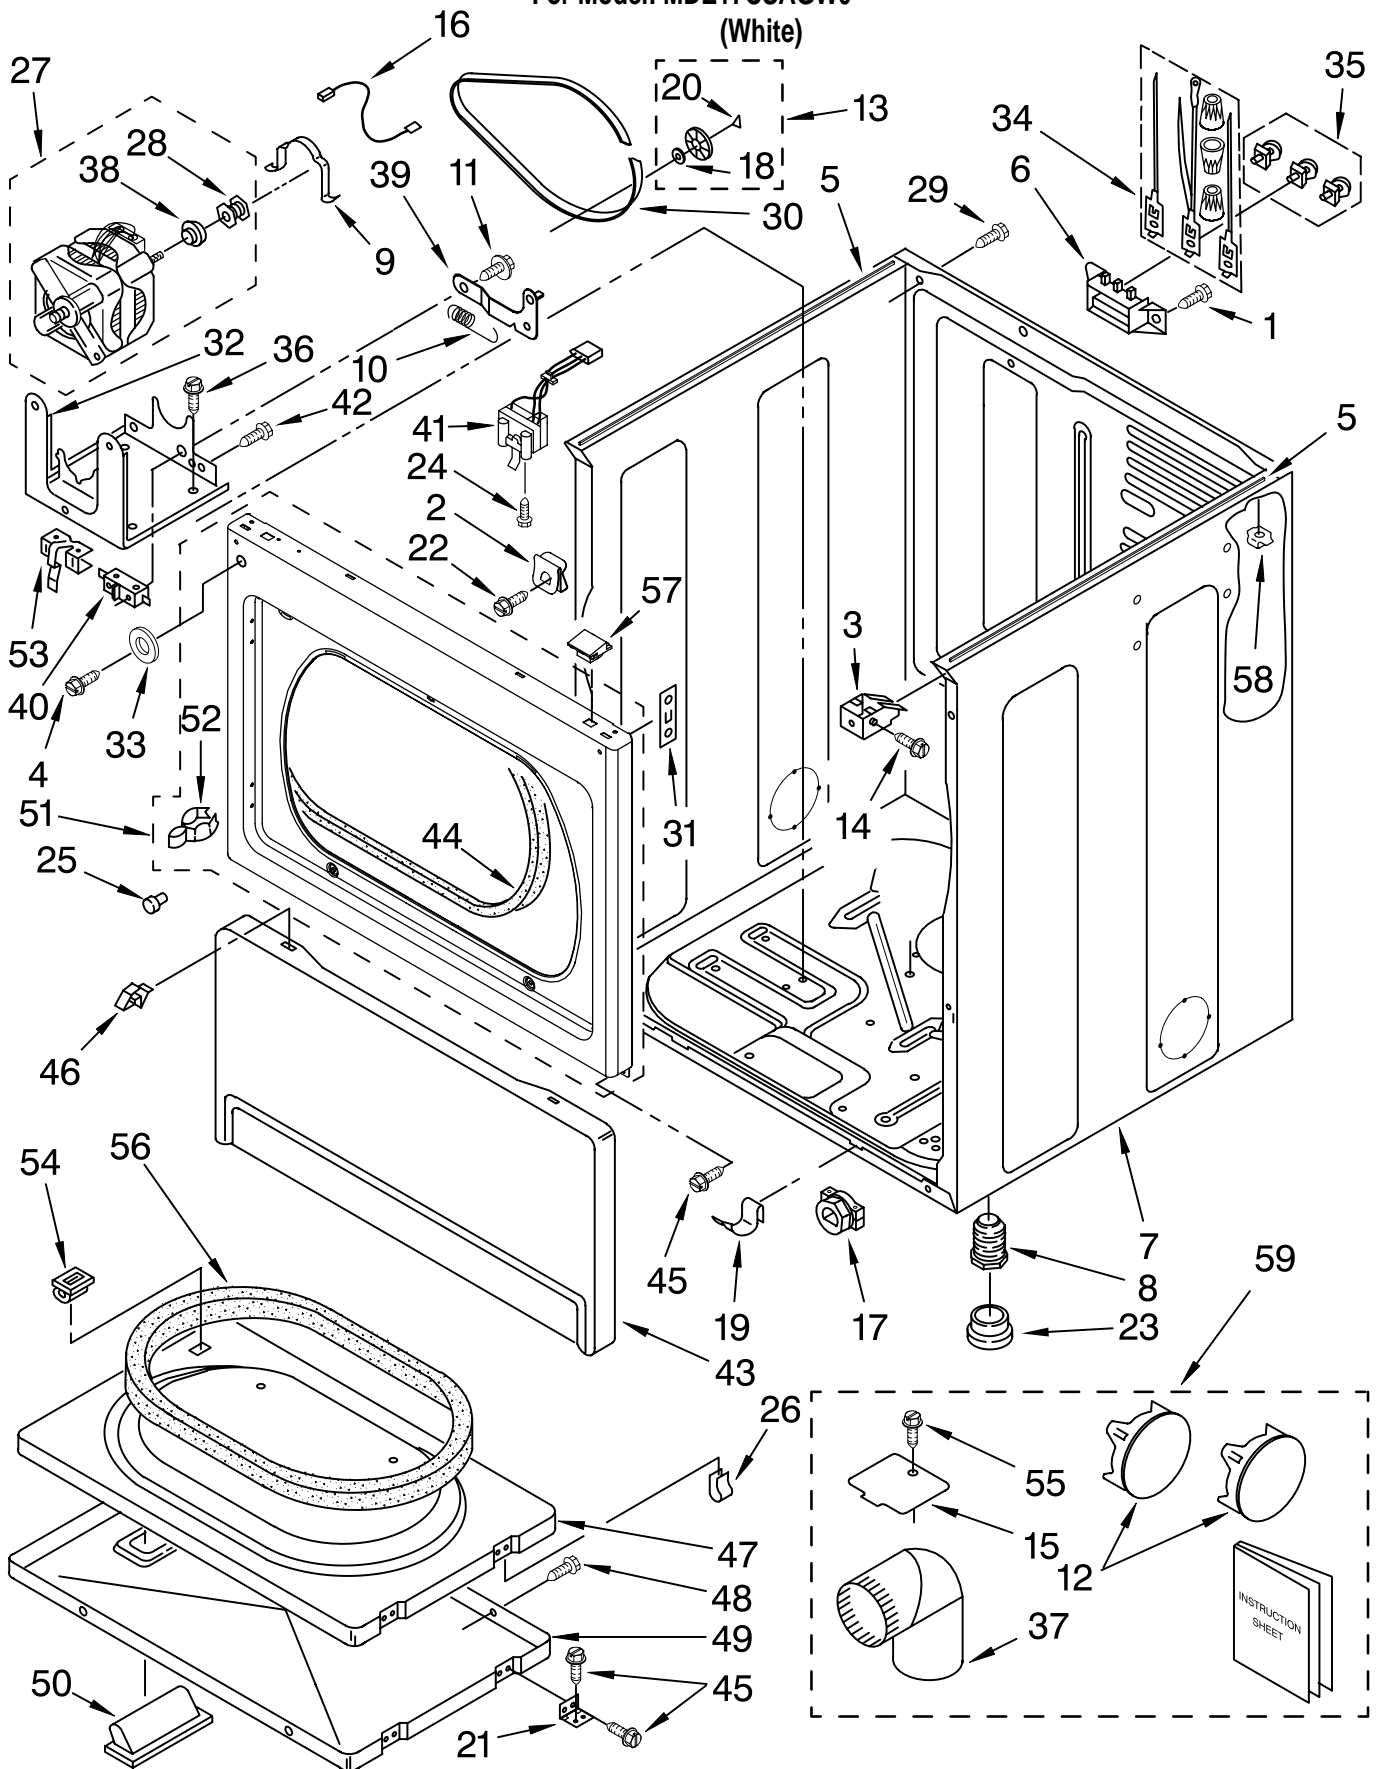

CABINET PARTS

For Model: MDE17CSAGW0

(White)

FOR ORDERING INFORMATION REFER TO PARTS PRICE LIST

CABINET PARTS

For Model: MDE17CSAGW0

(White)

Illus. No.	Part No.	DESCRIPTION	Illus. No.	Part No.	DESCRIPTION	Illus. No.	Part No.	DESCRIPTION
1	3393008	Screw, 10-16 x 1/2	21	3389247	Hinge And Pin (2)	41	W10237959	Door Switch Assembly
2	W10131123	Nut, #8 U Type	22	W10131119	Screw, 8-18 X 5/16	42	W10118188	Screw, 6-20 x 1.00
3	3391846	Clip, Front Panel (2)	23	3391943	Boot, Foot	43	697215	Panel, Toe
4	3400077	Screw, 10-16 x 1/2	24	W10080540	Screw, 6-20 x 7/8	44	3387242	Seal, Front Panel
5	8318396	Foam-Seal	25	693152	Bumper	45	W10080310	Screw, 8-18 x 1/2
6	3397659	Block, Terminal	26	3389249	Nut, "U" (4)	46	3388229	Retainer
7	8310656	Cabinet	27	3404470	Motor Assembly (50 Hz.)	47	3392563	Door, Rear
8	3392100	Foot, Dryer (Plastic)	28	3402548	Pulley	48	694091	Screw, 8-18 x 3/8
	279810	Foot - Optional (Extended Length Package Of 2) (Not Included)	29	8533974	Screw, 10-32 x 1/2	49	3387872	Door, Front
9	660658	Clamp, Motor (2)	30	W10131172	Belt, Drive	50	W10116360	Handle, Door
10	3387374	Spring, Idler	31	3390902	Clip, Door Hinge (2)	51	3393081	Front Panel
11	W10080670	Screw	32	3387118	Bracket, Motor	52	W10080240	Strike, Door
12	697750	Plug, Multivent	33	3392186	Washer	53	W10083220	Lever-Switch
13	3388672	Pulley Assembly	34	279318	Terminal, Brass & Tinned (3) (Includes Ill. 35)	54	3392538	Catch, Door Assembly
14	3391915	Screw, 10-16 x 1	35	279393	Terminal Block Screw Kit (For Terminal Block)	55	3390647	Screw, 8-18 x 1/2
15	3394331	Plate, Cover	36	3390663	Screw, 10-16 x 1/2	56	3390735	Seal, Door
16	3394081	Wire, Belt Switch	37	279731	4" - 90° Elbow	57	345670	Lock, Top
17	8316644	Clip, Strain Relief	38	3393657	Restrain, Belt	58	90406	Cage Nut
18	233520	Washer, Thurst	39	W10118754	Bracket, Idler	Optional Parts Not Included		
19	297092	Clip (2)	40	8318457	Switch-Belt	Dryer Exhaust Kit (For Side & Bottom Venting)		
20	690997	Tri-Ring				59	279818	White

FOR ORDERING INFORMATION REFER TO PARTS PRICE LIST