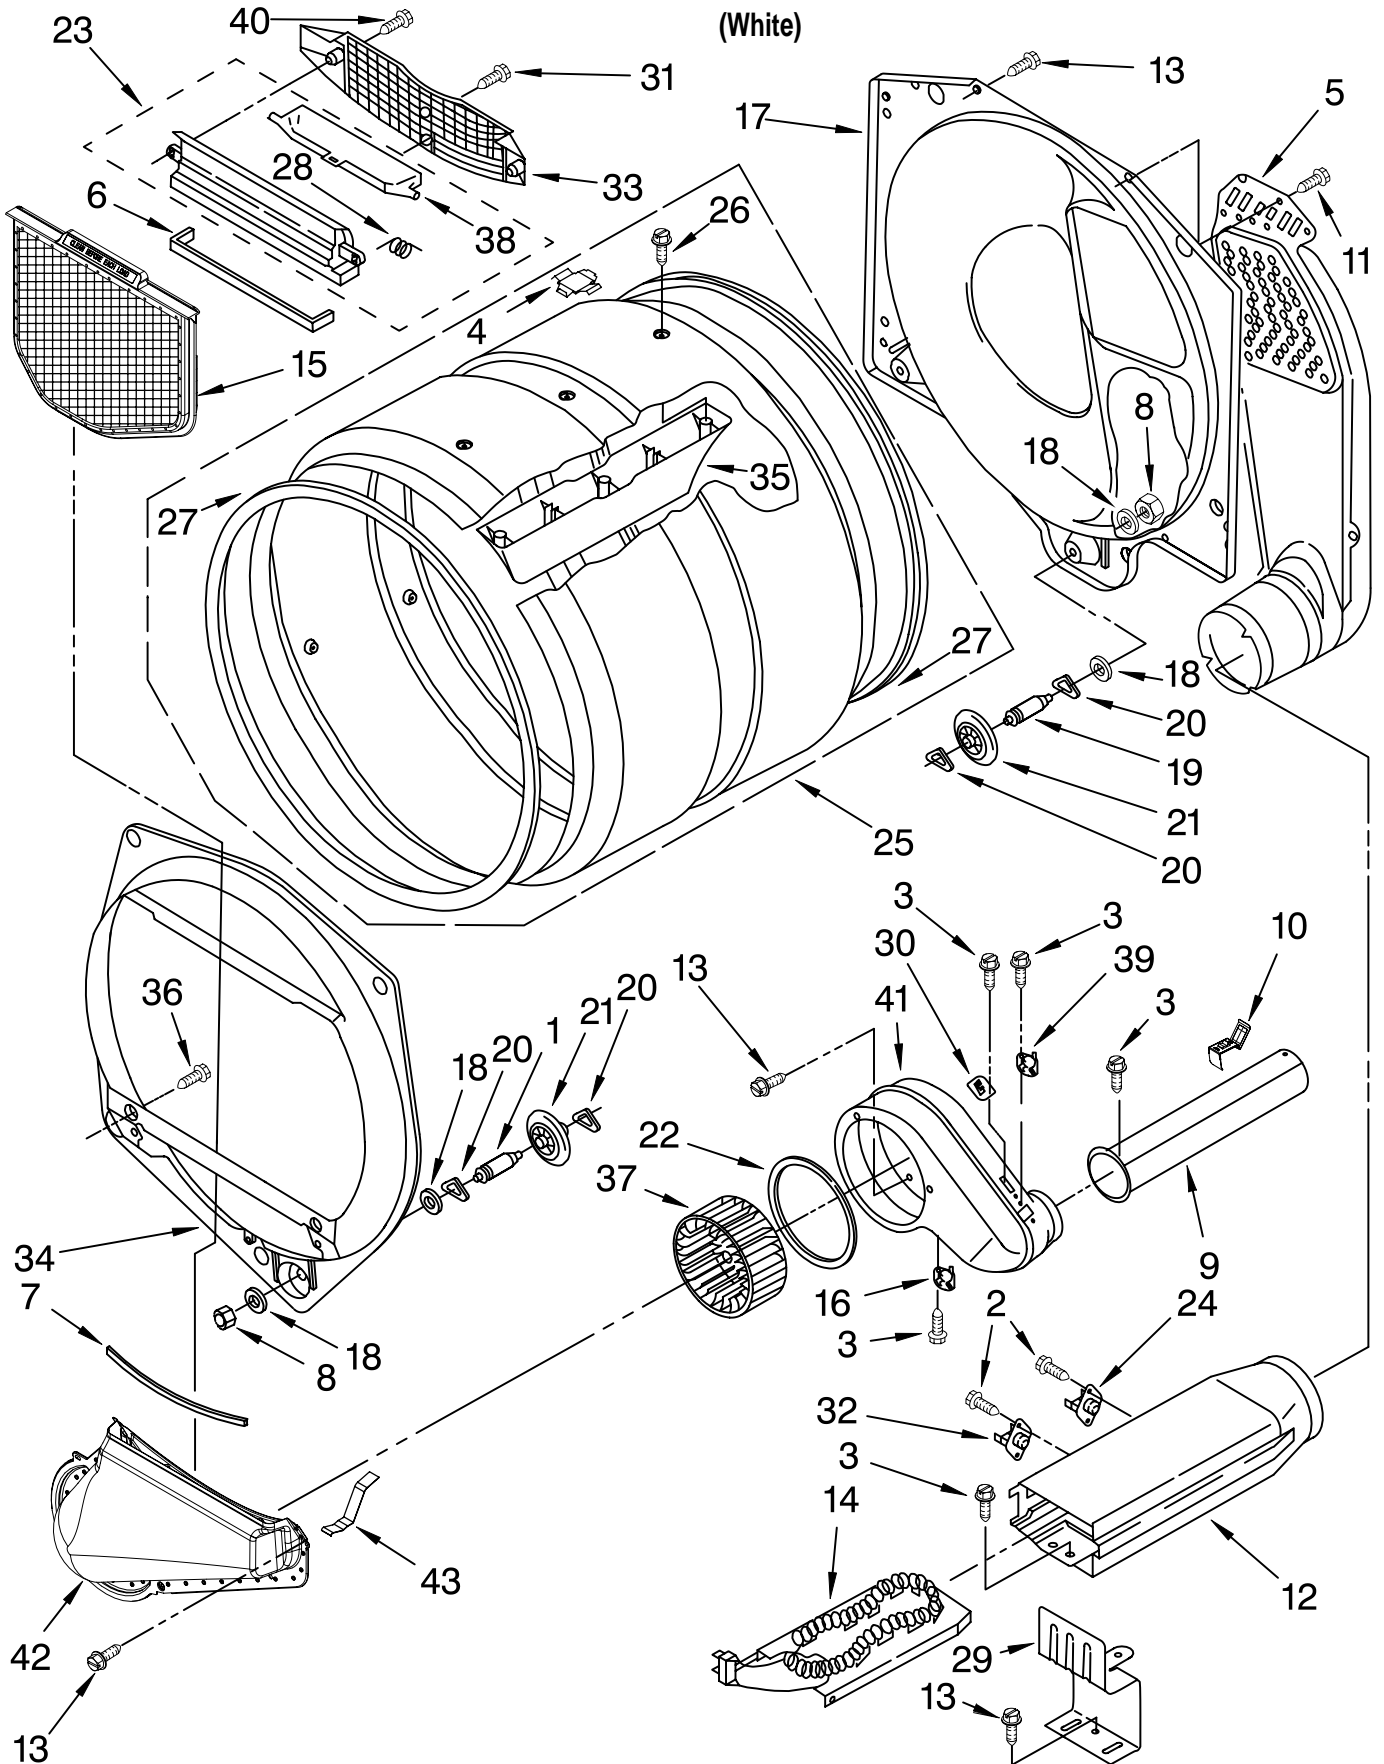

BULKHEAD PARTS

For Model: MDE17CSAGW0

(White)

FOR ORDERING INFORMATION REFER TO PARTS PRICE LIST

BULKHEAD PARTS

For Model: MDE17CSAGW0

(White)

Illus. No.	Part No.	DESCRIPTION	Illus. No.	Part No.	DESCRIPTION	Illus. No.	Part No.	DESCRIPTION
1	8575324	Shaft, R.H. Thread	15	W10049370	Screen, Lint	29	W10119253	Bracket, Heater Box
2	90767	Screw, 8-18 x 3/8	16	W10206200	Thermostat 155°F Electronic	30	W10167627	Thermal Limiter
3	W10080820	Screw, 8-18 x 5/16	17	3387809	Bulkhead, Rear	31	487909	Screw, 8-15 x 1/2
4	8066086	Drum Hole Plug	18	W10080960	Washer, Support	32	W10168175	Thermostat 250°F
5	697354	Air Duct Assembly	19	8575325	Shaft, L.H. Thread	33	W10181926	Grill, Outlet
6	697813	Seal, Outlet Housing	20	690997	Ring, Tri	34	697557	Bulkhead, Front
7	697814	Seal, Drum Front	21	8536973	Roller, Support	35	697693	Baffle, Drum (3)
8	W10080210	Nut 3/8 x 16 (R.H.)	22	697770	Seal, Cover Plate	36	3357011	Screw, 10-16 X 1/2
9	W10121167	Exhaust Pipe	23	W10181927	Housing, Outlet	37	W10168564	Wheel, Blower
10	8572105	Clip	24	W10141623	Cut-Off, Thermal (Includes Illus. 32)	38	W10181925	Door, Lint Screen
11	693995	Screw, 8-18 x 3/8	25	8528998	Drum Complete	39	W10194158	Thermostat 140°F Cycling
12	3392537	Box, Heater	26	W10219342	Screw, 11-16 x 3/4	40	W10080640	Screw, 10-16 x 3/4
13	3390647	Screw, 8-18 x 1/2	27	W10166807	Seal, Drum	41	W10151271	Housing, Blower
14	3387749	Element, Heater	28	3394986	Spring, Lint Screen	42	8066168	Lint Duct Assembly
						43	8066208	Clip Spring

FOR ORDERING INFORMATION REFER TO PARTS PRICE LIST