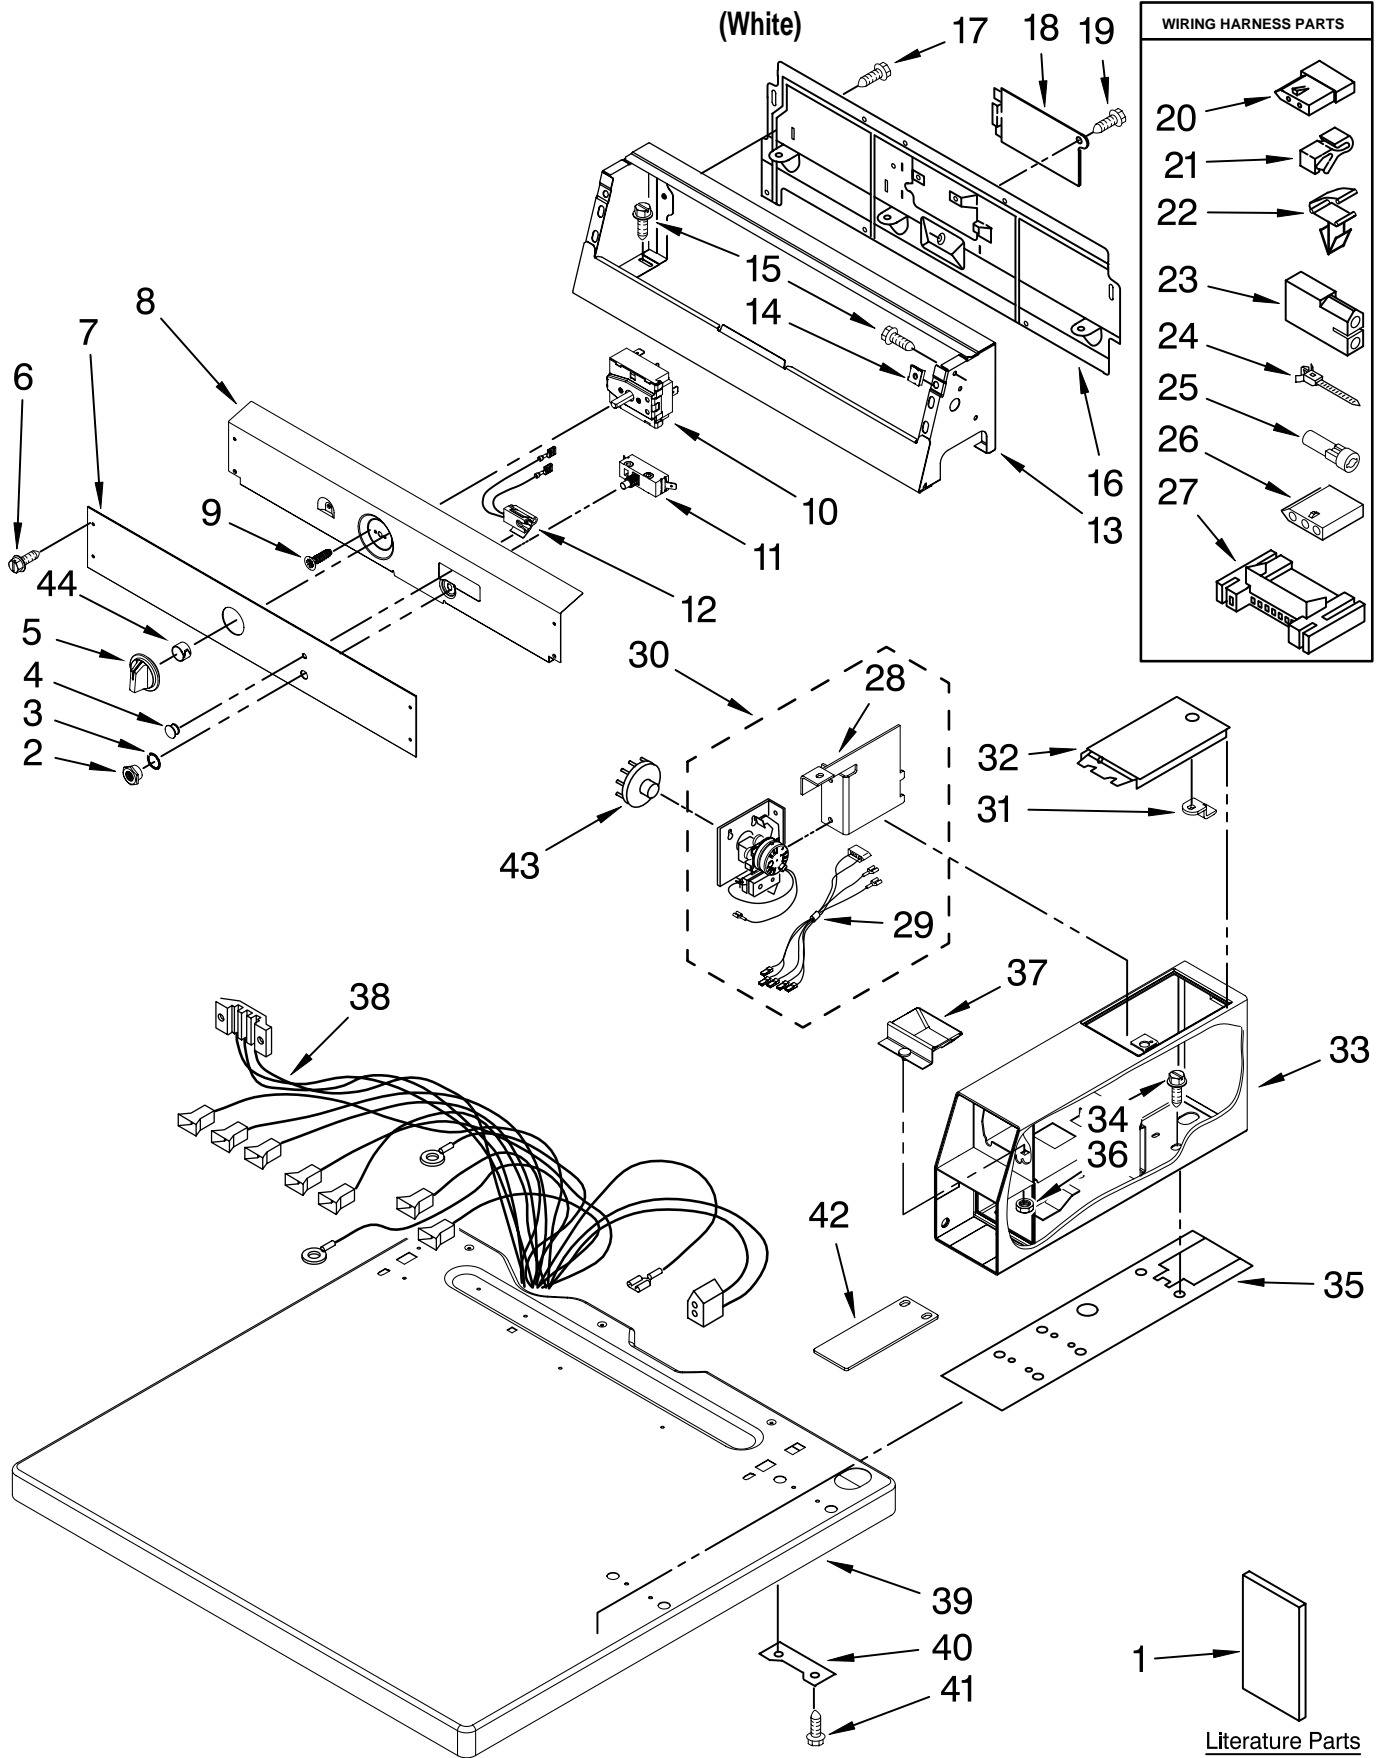

PARTS LIST

for

**MAYTAG<sup>®</sup>**

**COMMERCIAL  
ELECTRIC DRYER**

**MODEL NO.**

**MDE17CSAGW0**

# TOP AND CONSOLE PARTS

For Model: MDE17CSAGW0

FOR ORDERING INFORMATION REFER TO PARTS PRICE LIST

# TOP AND CONSOLE PARTS

For Model: MDE17CSAGW0

(White)

Illus. No.	Part No.	DESCRIPTION	Illus. No.	Part No.	DESCRIPTION	Illus. No.	Part No.	DESCRIPTION
1		Literature Parts	14	W10131123	Nut, #8 U Type	29	W10111029	Harness, Timer
	W10184536	Instructions	15	W10139210	Screw, 8-18 X 5/16	30	W10135270	Timer & Harness Assembly
		Installation	16	W10135273	Panel, Rear (Upper)	31	W10145154	Cam, Commercial Lock
	W10163150	Wiring Diagram	17	3390647	Screw, 8-18 X 1/2	32	3351136	Door, Service
	W10184537	Repair Parts List	18	W10119283	Cover, Terminal Block	33	W10136649	Meter Case
2	W10146429	Nut, 8-32 X 3/8	19	W10223801	Screw, 8-18 X 3/8	34		Bolt, Meter Case Mounting
3	W10139799	Washer	20	717253	Receptacle (2-Way)		3353994	5/16-18 X 2 1/2
4	W10133502	Lens, Pilot Light Amber	21	357572	Clip, Ground		3349065	5/16-24 X 1.00
5	W10133507	Knob	22	3394427	Clip, Harness	35	3954812	Cushion, Meter Case
6	W10223798	Screw, 8-18 X 1/2	23	717253	Receptacle (2-Way)	36	W10139060	Nut, 1/4-20
7	W10135190	Facia / Overlay	24	3391018	Tie, Cable	37	W10133509	Funnel, Coin
8	W10124213	Bracket, Control	25	351297	Plug, Harness	38	W10111042	Harness, Main
9	W10139100	Screw, 8-32 X 1/4	26	3936144	Connector 3-Circuit	39	W10136707	Top
10	W10137919	Switch, Cycle Selection	27	3395683	Housing, Connector	40	3347825	Plate Mounting (2)
11	W10181931	Switch, Push-To-Start	28	W10154739	Bracket, Timer	41	98445	Screw, 10-16 X 3/4
12	W10139459	Lamp-Indicator				42	W10153513	Extension
13	W10205153	Console				43		Timing Cam
							3387974	Cam - 3 Pin
							343777	Cam - 6 Pin
						44	W10140928	Clip, Knob