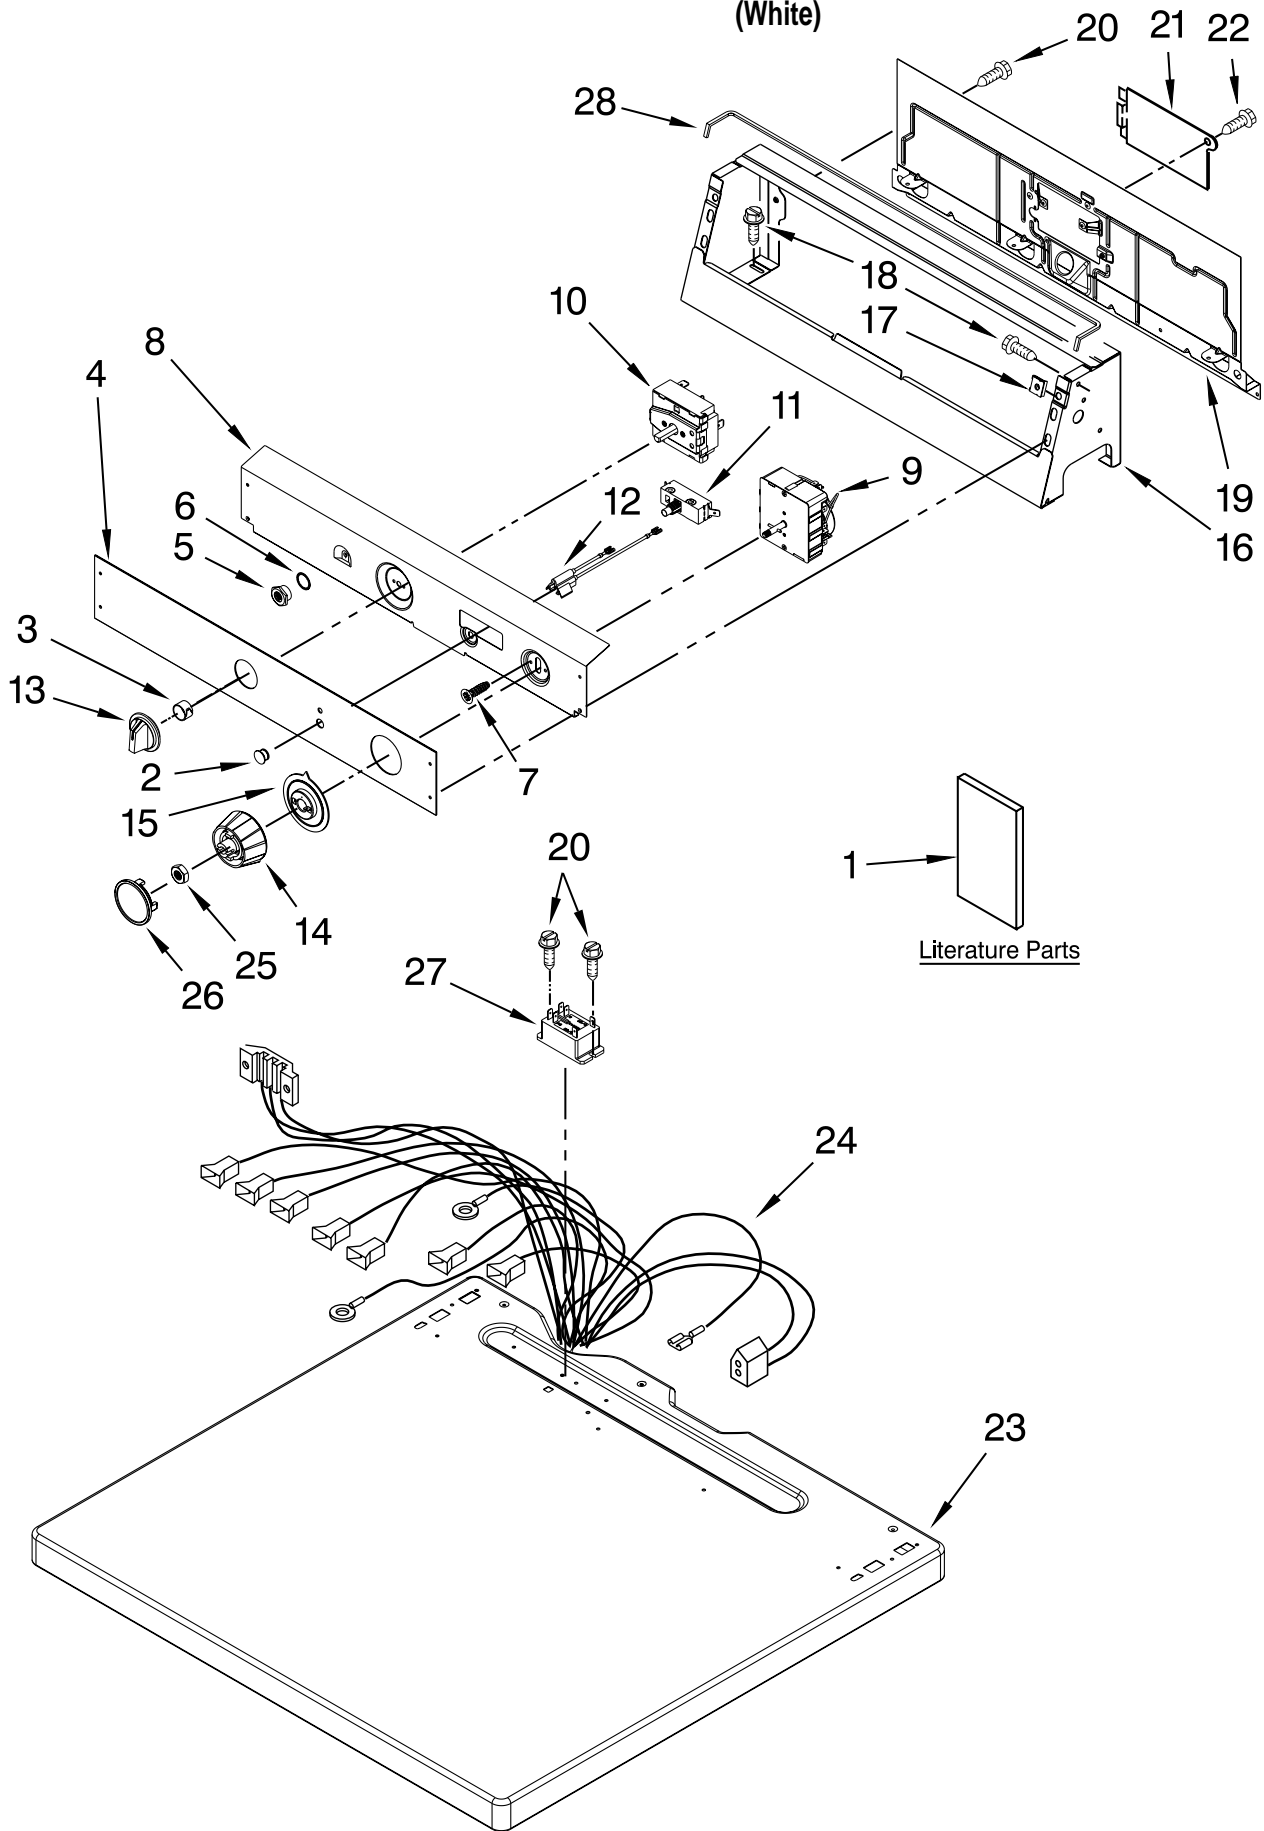

PARTS LIST

for

**MAYTAG<sup>®</sup>**

**COMMERCIAL  
ELECTRIC DRYER**

**MODEL**

**MDE17MNBGW1**

# TOP AND CONSOLE PARTS

For Model: MDE17MNBGW1

(White)

FOR ORDERING INFORMATION REFER TO PARTS PRICE LIST

# TOP AND CONSOLE PARTS

For Model: MDE17MNBGW1

(White)

<b>Illus.</b>	<b>Part</b>	
<b>No.</b>	<b>No.</b>	<b>DESCRIPTION</b>
1		Literature Parts
	W10297242	Instructions
		Installation
	W10396192	Wiring Diagram
2	W10133502	Lens, Pilot
		Light Amber
3	W10140928	Clip, Knob
4	W10135191	Facia / Overlay
5	W10146429	Nut, 8-32 x 3/8
6	W10139799	Washer
7	W10139100	Screw, 8-32 x 1/2
8	W10124216	Bracket, Control
9	W10157945	Timer, Dryer
10	W10327100	Switch,
		Cycle Selection
11	W10181931	Switch,
		Push-To-Start
12	W10139459	Lamp-Indicator
		230 V.
13	W10133507	Knob
14	W10133505	Knob, Control
15	W10133506	Skirt, Dial
16	W10205150	Console
17	W10131123	Nut, #8 U Type
18	W10139210	Screw, 8-18 X 5/16
19	W10121161	Panel, Rear
		(Upper)
20	3390647	Screw, 8-18 X 1/2
21	W10096918	Cover,
		Terminal Block
22	3390647	Screw, 8-18 x 1/2
23	W10136704	Top
24	W10386329	Harness, Main
25	W10155650	Nut, 1/4-28 x
26	W10133501	Cap, Knob
27	1188043	Relay, Heater 230V
28	W10157932	Foam Seal