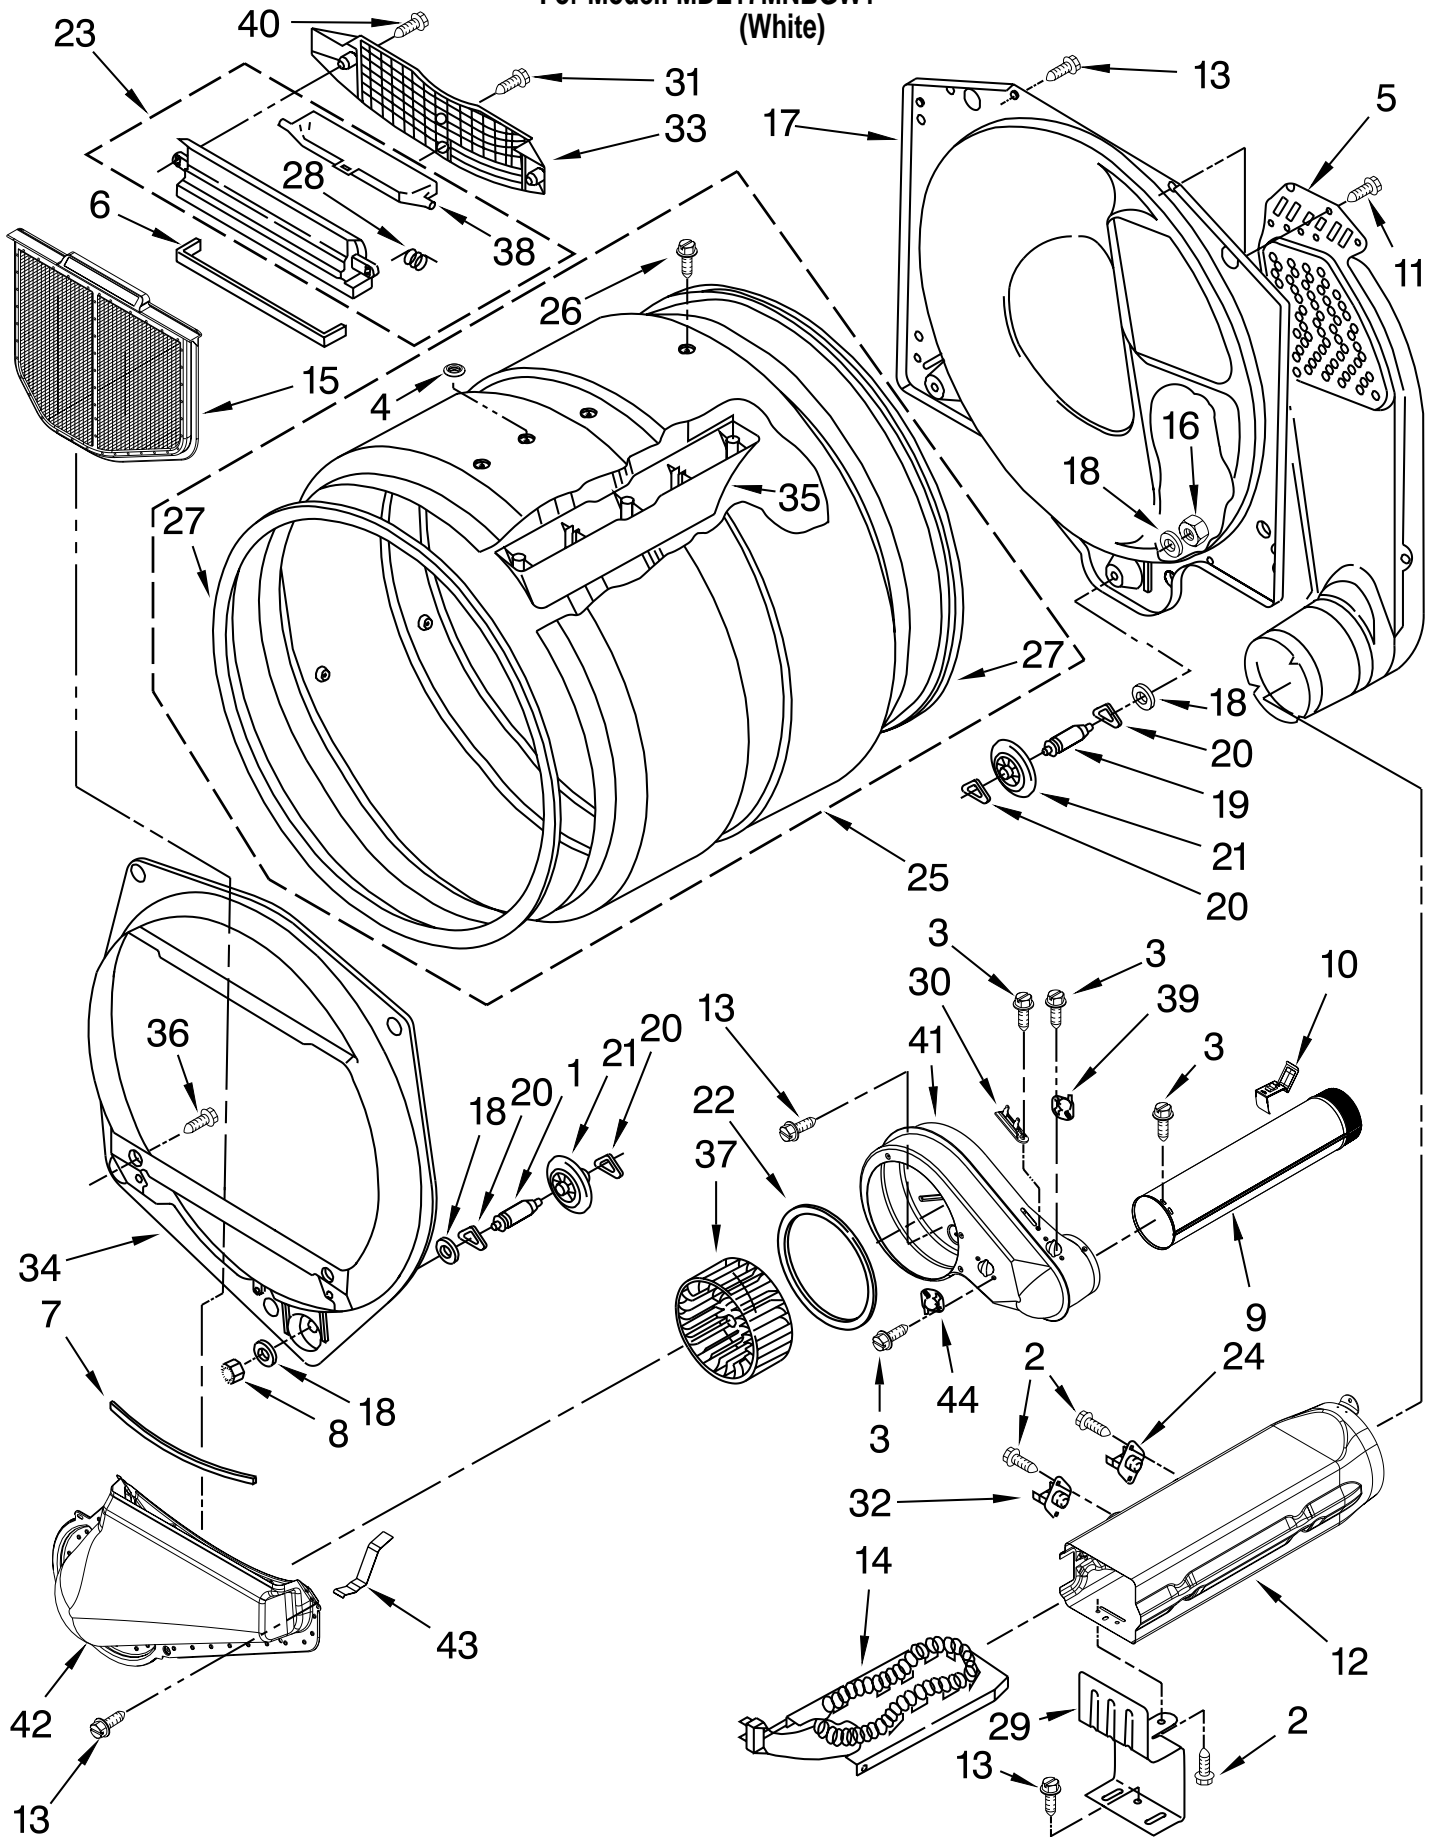

BULKHEAD PARTS

For Model: MDE17MNBGW1

(White)

FOR ORDERING INFORMATION REFER TO PARTS PRICE LIST

BULKHEAD PARTS

For Model: MDE17MNBGW1
(White)

Illus. No.	Part No.	DESCRIPTION
1	8575324	Shaft, R.H. Thread
2	90767	Screw, 8-18 x 3/8
3	8533971	Screw, 8-18 x 5/16
4	W10128544	Drum Hole Plug
5	697354	Air Duct Assembly
6	697813	Foam-Seal
7	697814	Seal, Drum Front
8	3934666	Nut 3/8 x 16 (R.H.)
9	W10121167	Exhaust Pipe
10	8572105	Clip
11	693995	Screw, 8-18 x 3/8
12	3392537	Box, Heater
13	489463	Screw, 8-18 x 5/8
14	3387749	Element, Heater
15	W10049370	Screen, Lint
16	W10001120	Nut, 3/8-16 (L.H.)
17	3387809	Bulkhead, Rear
18	3387459	Washer, Support
19	8575325	Shaft, L.H. Thread
20	690997	Ring, Tri
21	W10314171	Roller, Support
22	W10181918	Foam-Seal
23	W10181927	Housing, Outlet
24	W10141623	Cut-Off, Thermal (Includes Illus. 32)
25	8528998	Drum Complete
26	W10219342	Screw, 11-16 x 3/4
27	W10166807	Seal, Drum
28	3394986	Spring, Lint Screen
29	W10119253	Bracket, Heater Box
30	W10167627	Thermal Limiter
31	695240	Screw, 8-18 x 1/2
32	W10168175	Thermostat 250°F
33	W10181926	Grill, Outlet
34	697557	Bulkhead, Front
35	697693	Baffle, Drum
36	3357011	Screw, 10-16 X 1/2
37	W10349492	Wheel, Blower
38	W10181925	Door, Lint Screen
39	W10194158	Thermostat 140°F Cycling
40	3387230	Screw, 10-16
41	W10119255	Housing, Blower
42	8066168	Lint Duct Assembly
43	W10345456	Clip Spring
44	W10206200	Thermostat 155°F Electronic