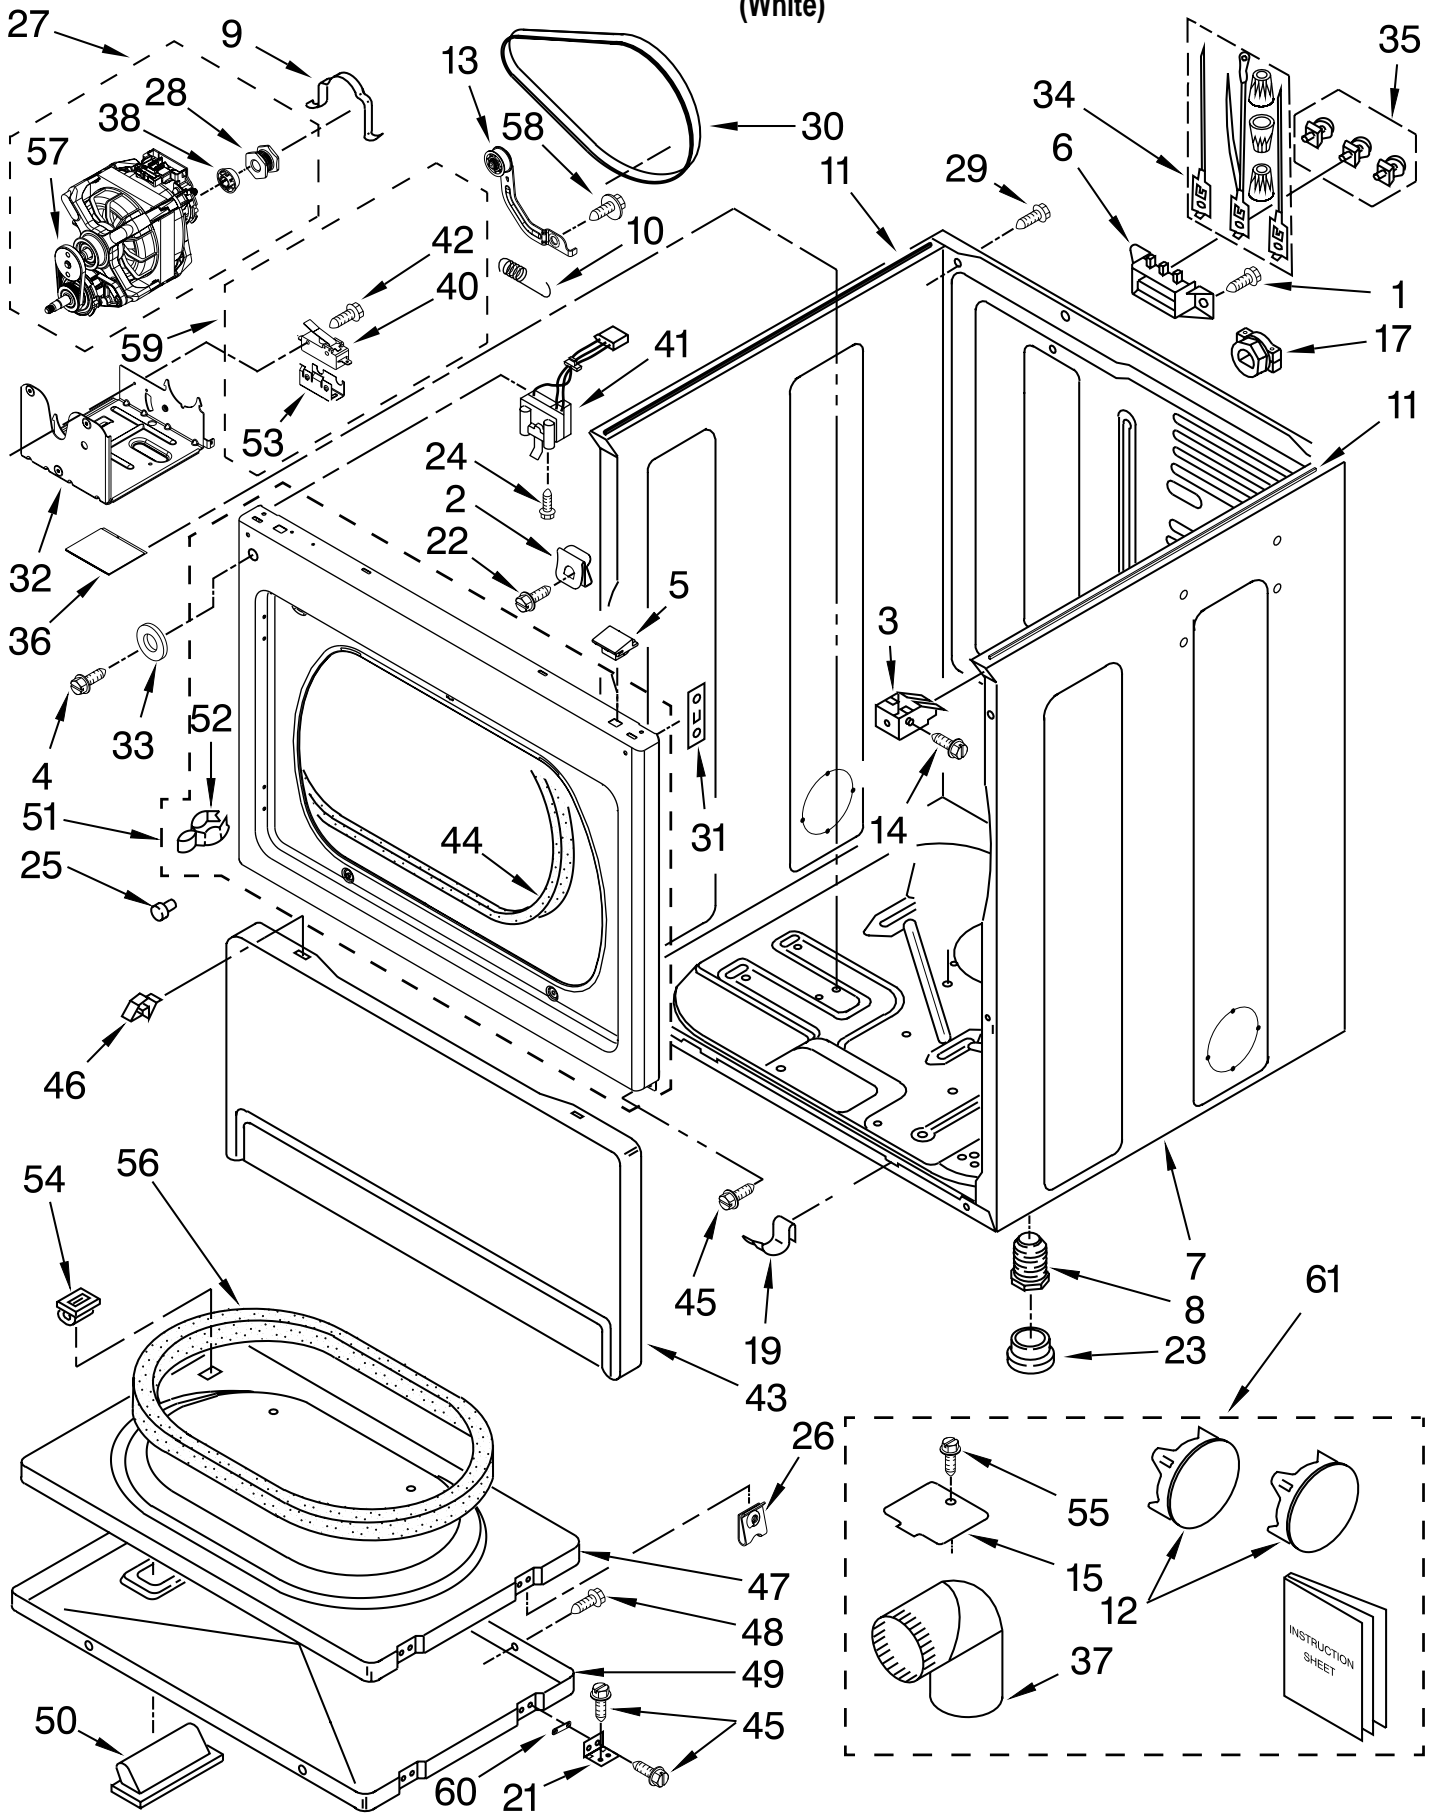

CABINET PARTS

For Model: MDE17MNBGW1
(White)

FOR ORDERING INFORMATION REFER TO PARTS PRICE LIST

CABINET PARTS

For Model: MDE17MNBGW1

(White)

Illus. No.	Part No.	DESCRIPTION	Illus. No.	Part No.	DESCRIPTION	Illus. No.	Part No.	DESCRIPTION
1	3393008	Screw, 10-16 x 1/2	25	693152	Bumper	45	342055	Screw, 8-18 x 1/2
2	W10131123	Nut, #8 U Type	26	3389249	Nut, "U"	46	3388229	Retainer
3	3391846	Clip, Front Panel	27	W10289662	Motor Assembly (50 Hz.)	47	3392563	Door, Rear
4	3400077	Screw, 10-16 x 1/2	28	W10167237	Pulley	48	W10080300	Screw, 8-18 x 3/8
5	345670	Lock, Top	29	8533974	Screw, 10-32 x 1/2	49	3387872	Door, Front
6	3397659	Block, Terminal	30	W10131172	Belt, Drive	50	W10116360	Handle, Door
7	8310656	Cabinet	31	3390902	Clip, Door Hinge	51	W10192882	Front Panel
8	3392100	Foot, Dryer (Plastic)	32	W10135695	Bracket, Motor	52	696144	Strike, Door
	279810	Foot - Optional (Extended Length Package Of 2) (Not Included)	33	3391948	Washer	53	8564011	Lever-Bracket
9	660658	Clamp, Motor	34	279318	Terminal, Brass & Tinned (Includes Ill. 35)	54	3392538	Catch, Door Assembly
10	3387374	Spring, Idler	35	279393	Terminal Block Screw Kit (For Terminal Block)	55	3390647	Screw, 8-18 x 1/2
11	8318396	Foam-Seal	36	W10212660	Sound Pad, Motor	56	3390735	Seal, Door
12	697750	Plug, Multivent	37	279731	4" - 90° Elbow	57	3405160	Poly V, Belt
13	W10344192	Idler Assembly	38	3393657	Restrainer, Belt	58	3389420	Screw
14	3391915	Screw, 10-16 x 1	40	W10410873	Switch-Belt	59	W10259136	Switch Assembly
15	3394331	Plate, Cover	41	W10237959	Door Switch Assembly	60	W10191265	Plug-Hinge Screw
17	8316644	Clip, Strain Relief	42	3400934	Assembly, Screw & Insulator	Optional Parts Not Included		
19	W10291934	Clip	43	697215	Panel, Toe	Dryer Exhaust Kit		
21	W10279703	Hinge And Pin	44	3387242	Seal, Front Panel	(For Side & Bottom Venting)		
22	W10131119	Screw, 8-18 X 5/16				61	279818	White
23	3391943	Boot, Foot						
24	697773	Screw, 6-20 x 7/8